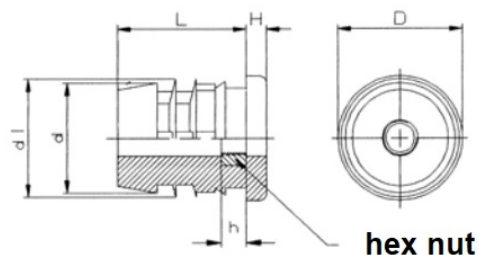

PRODUCT SHEET

Description:

Insert Glide F/Round Tube $\varnothing 25 \times 33,5 \text{mm}$, W/M10 Hex Nut, PA, Black

Item number:

10.06.135-0

| Units | Box | Carton | HS Code | Barcode |
|-------|-----|--------|------------|---|
| Pcs. | 1 | 750 | 3908900090 |  5704866007092 |

| Tube outside \varnothing | Thread nut | Head \varnothing | Height | Shaft \varnothing | Ribs \varnothing | Shaft length |
|----------------------------|------------|--------------------|--------|---------------------|--------------------|--------------|
| | | D | H | d | d1 | L |
| 25 x 1-2 | M 10 | 25,0 | 5,0 | 20,5 | 24,0 | 33,5 |